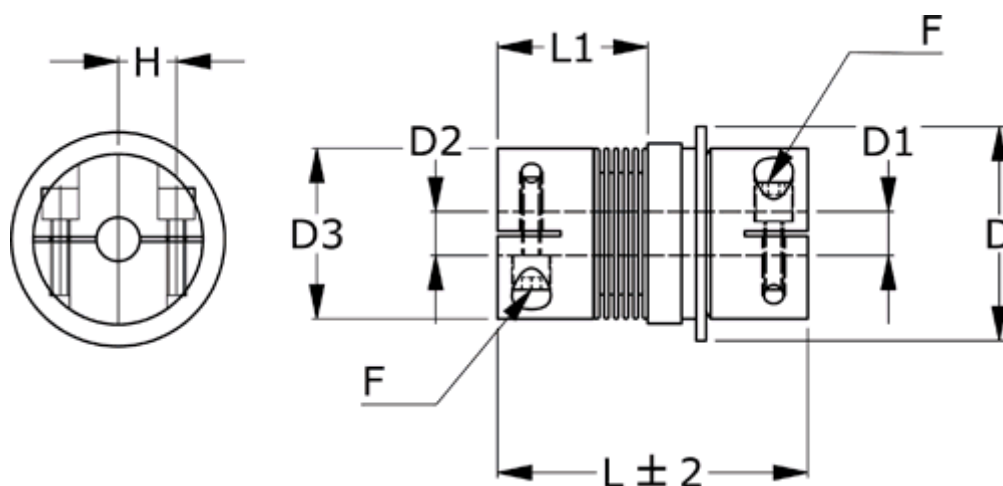

Data Sheet

Article number: 335011501131425C1

Description: Safety coupling BKK 150 synchronous
Length 113 mm, bore 14/25 mm, TKn max 130 NM

Measures

D = 94
D1 = 25
D2 = 14
D3 = 82.0
F = M10
H = 28.0
L = 113
L1 = 57.5

Nom. torque NM (TKn) = 130NM overload torque range 1
Position engagement = C = Synchronous
s = 2.0